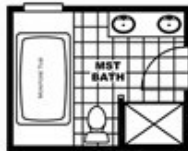

RANGER 48

Model number: 25RGR28483AH

3 beds • 2 baths • 1344 sq.ft. • 28' width • 48' depth

OPT. GLAMOUR BATH

Our home building facilities invest in continuous product and process improvements. Plans, dimensions, features, materials, specifications and availability are subject to change without notice or obligation. Renderings and floor plans are representative likenesses of our homes and may differ from the actual homes. We invite you to tour a Home Center near you and inspect the highest value in quality housing available or call (423) 843-2111 to speak with a Home Consultant. Copyright 2017, CMH. All rights reserved.