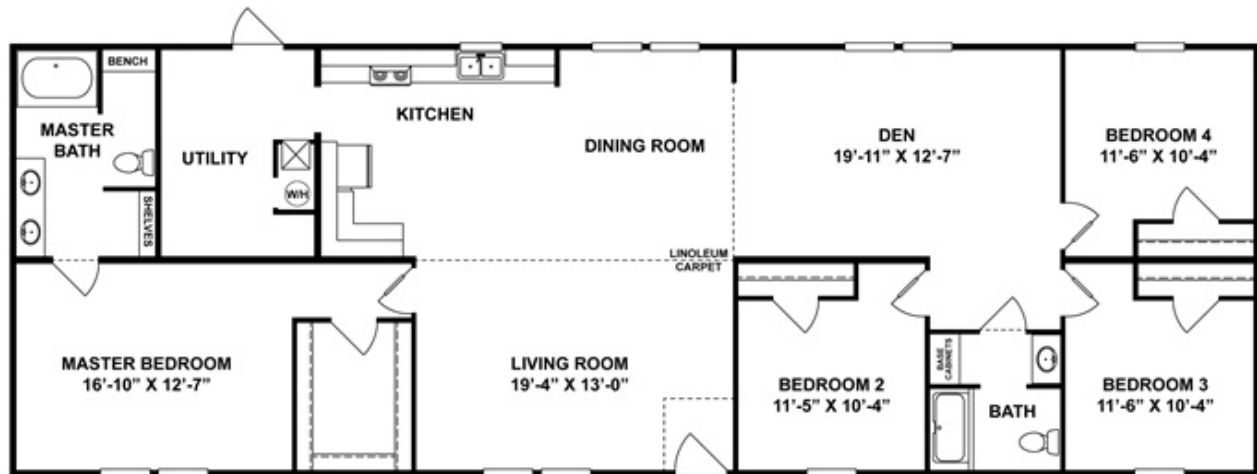

THE BAYOU

THE BAYOU

Model number: 27DSP28764AH17

4 beds • 2 baths • 2128 sq.ft. • 28' width • 76' depth

Our home building facilities invest in continuous product and process improvements. Plans, dimensions, features, materials, specifications and availability are subject to change without notice or obligation. Renderings and floor plans are representative likenesses of our homes and may differ from the actual homes. We invite you to tour a Home Center near you and inspect the highest value in quality housing available or call (423) 843-2111 to speak with a Home Consultant. Copyright 2017, CMH. All rights reserved.